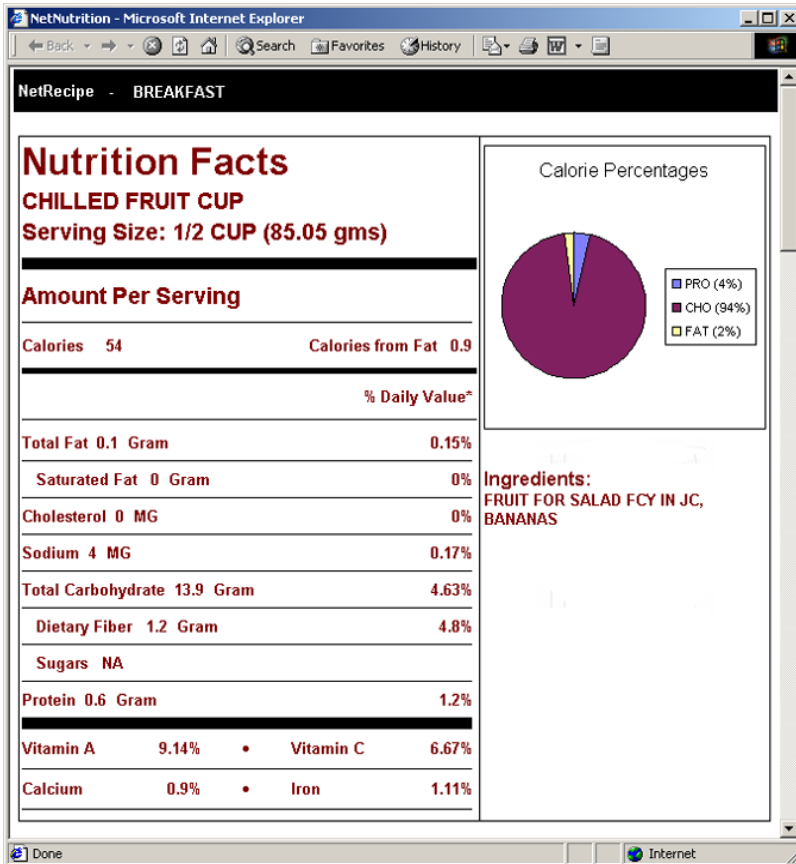

NetRecipe

NetRecipe is a powerful web-based tool you can use to

- scale any recipe to any yield!
- access the entire Recipe Database
- copy and edit national menu templates easily AND create and save menu templates for an individual operating company
- display full nutritional data:
 - easy-to-read nutrition label
 - pie chart shows percent calories from protein, carbohydrate, and fat
- perform nutrient analysis
- print nutrition labels
- print all recipes for a meal at a single stroke!

CBORD's NetRecipe delivers convenience and flexibility to the kitchen. Scale recipes, print nutrition labels, and more!

NetRecipe makes it easier

The NetRecipe pie chart makes calorie information easy to grasp for those who want to know percentages of calories from protein, carbohydrates, and fat. The ingredients list adds value, too, especially for people with allergies or other food restrictions. Finally, the easy-to-read nutrition label is in familiar USDA format. Display the printed labels in dining areas as an added service to your customers!